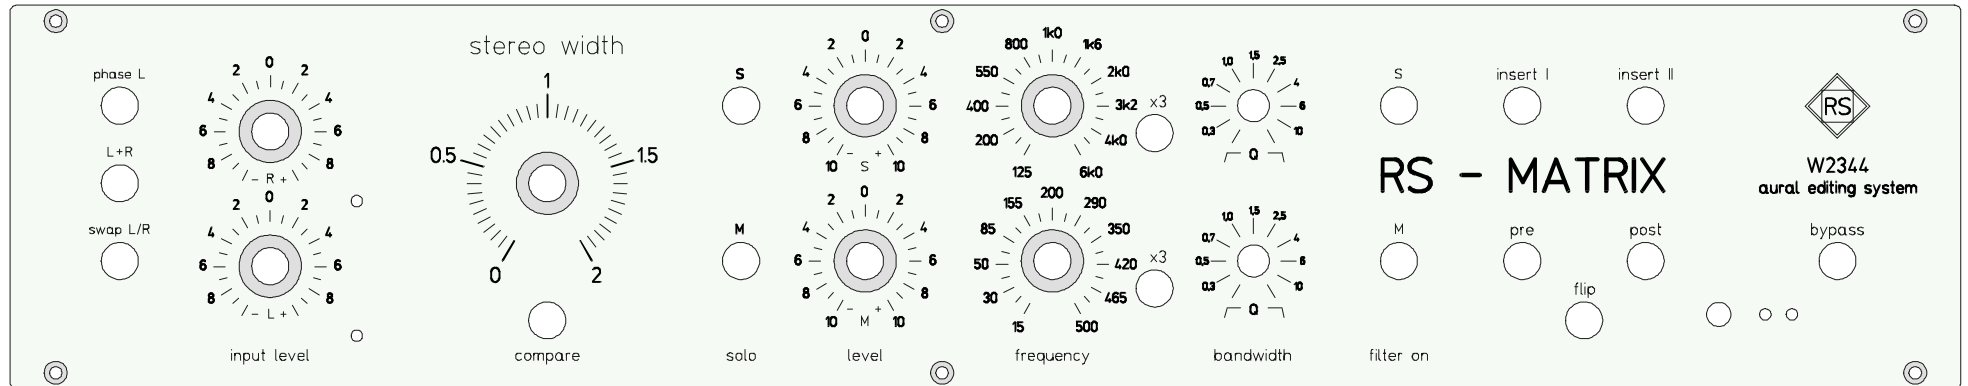

W2344 RS-Matrix

Recall Sheet

Artist:

Project:

Track:

Instrument:

Version:

Notes: